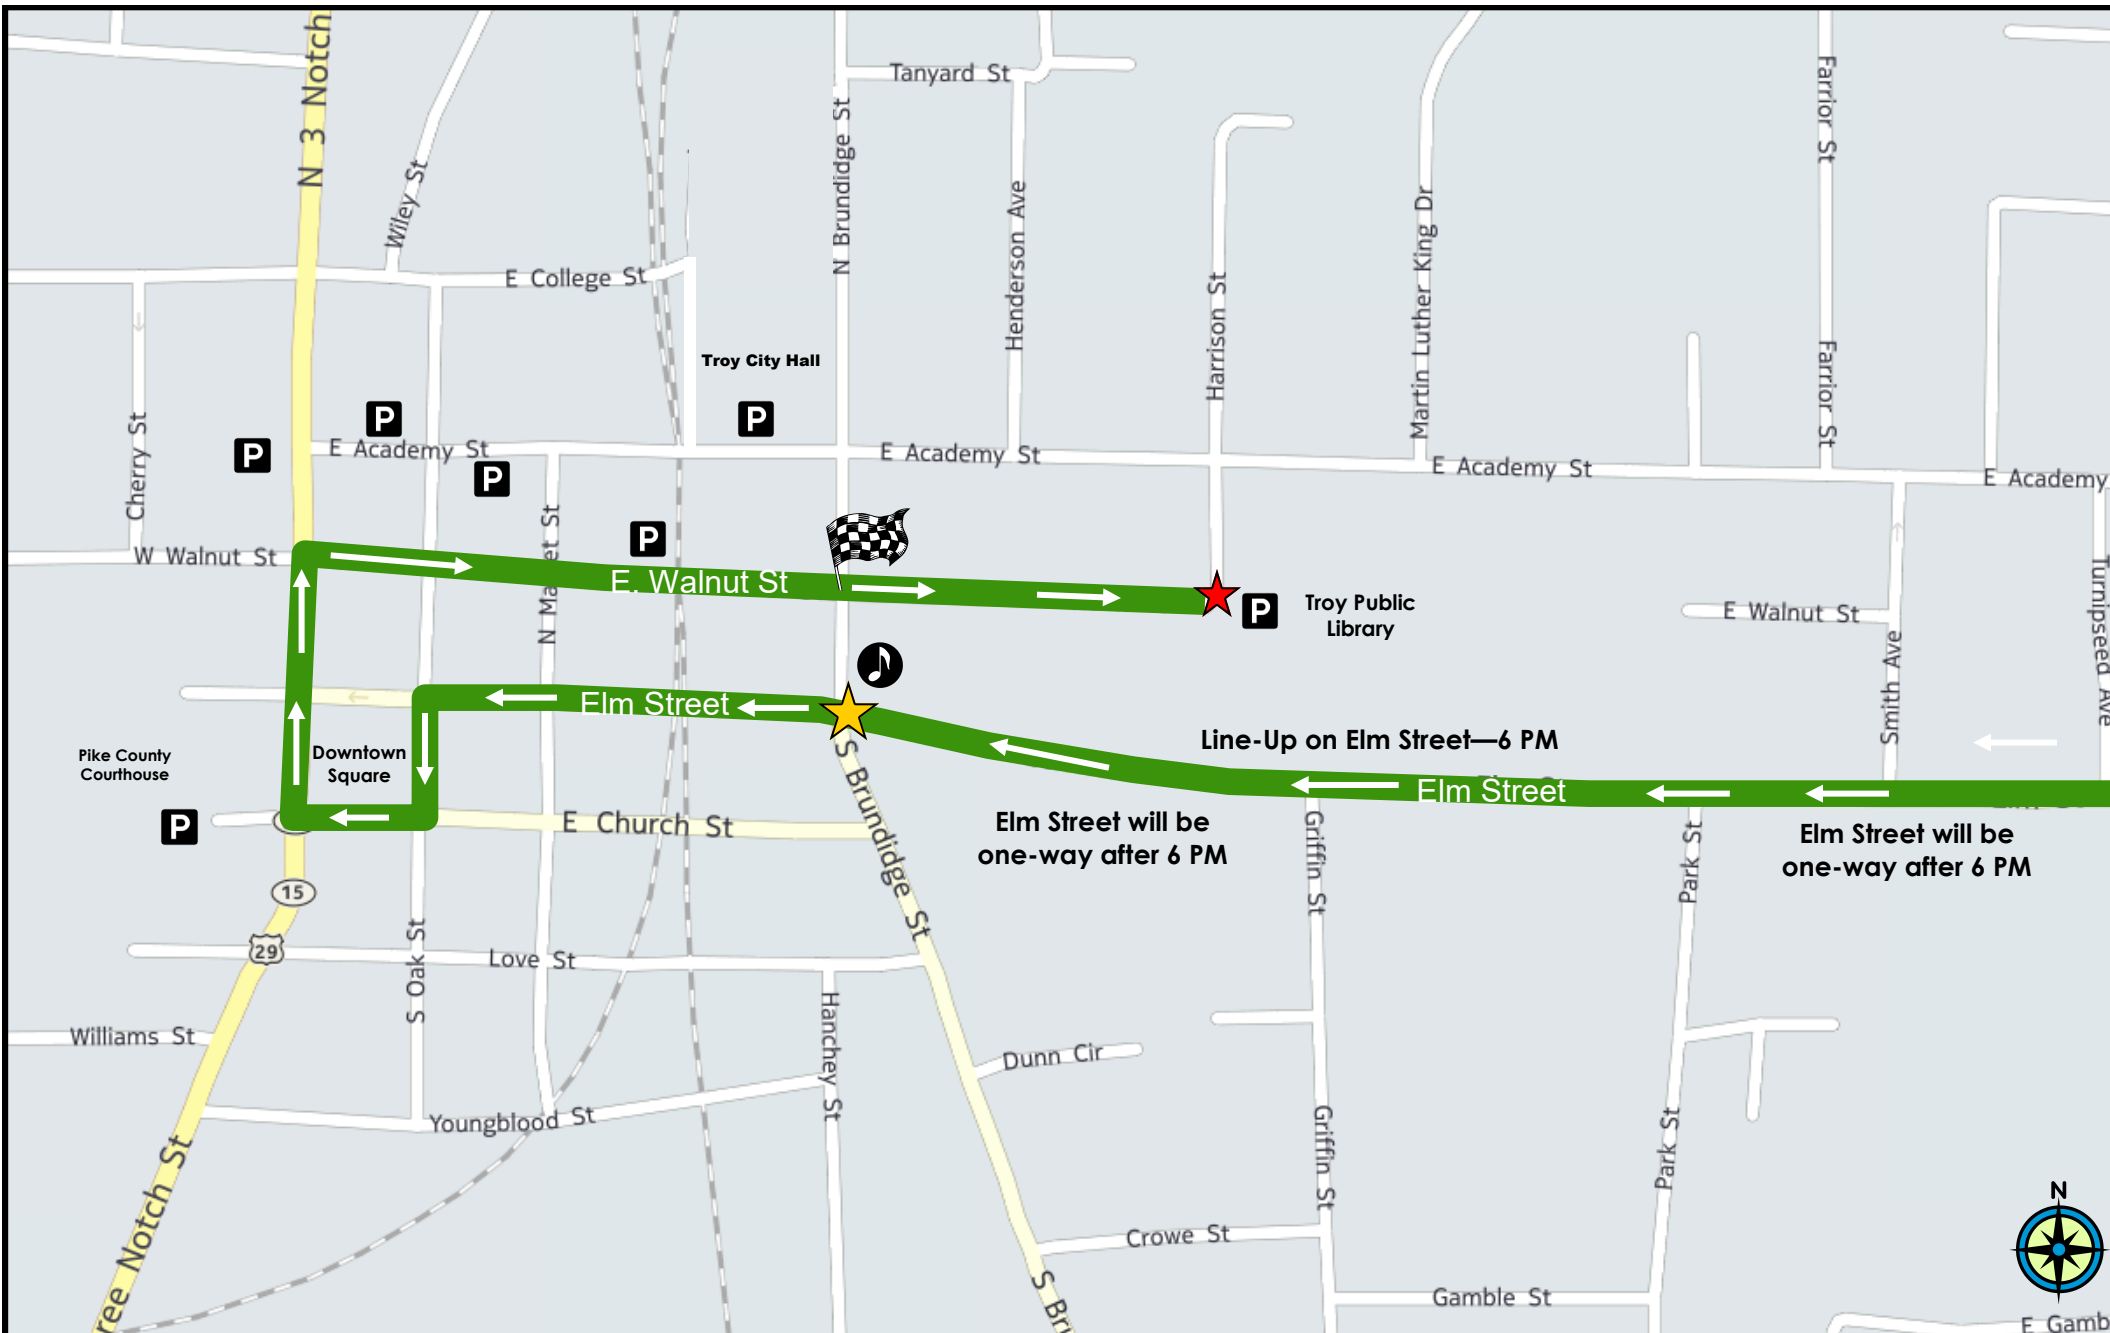

City of Troy's Annual CHRISTMAS PARADE Route Map

Monday, Dec. 5, 2022
Downtown Troy
7:00 PM

CITY OF TROY'S ANNUAL
CHRISTMAS PARADE

7 PM
12.05.22
DOWNTOWN
TROY

Tree Lighting Ceremony and Pictures with Santa on the Square immediately following Parade. Parade Entry Forms are available at the Public Relations Office, Troy City Hall or online at www.troyal.gov. Call 334.670.2285 for more information.

Legend

- Drop-off/Pick-up Parking
- Band Set-up Position
- Parade Start
- Parade End
- Drop Off/Pick Up

Parade starts at 7:00 PM. Elm Street will be one-way after 6:00 PM on that day of the parade. To come to line up, enter Elm Street from either George Wallace or Academy Street due to Elm Street being "one-way" beginning at 6PM. **NO through-traffic will be allowed after 6PM until after the parade, please use Walnut Street / Library for necessary drop-offs. Please do not come to line-up or start lining up until after 6:00 PM.** We would like every entry in place in the line-up **by 6:30 PM**; therefore, please come to line-up before that time.