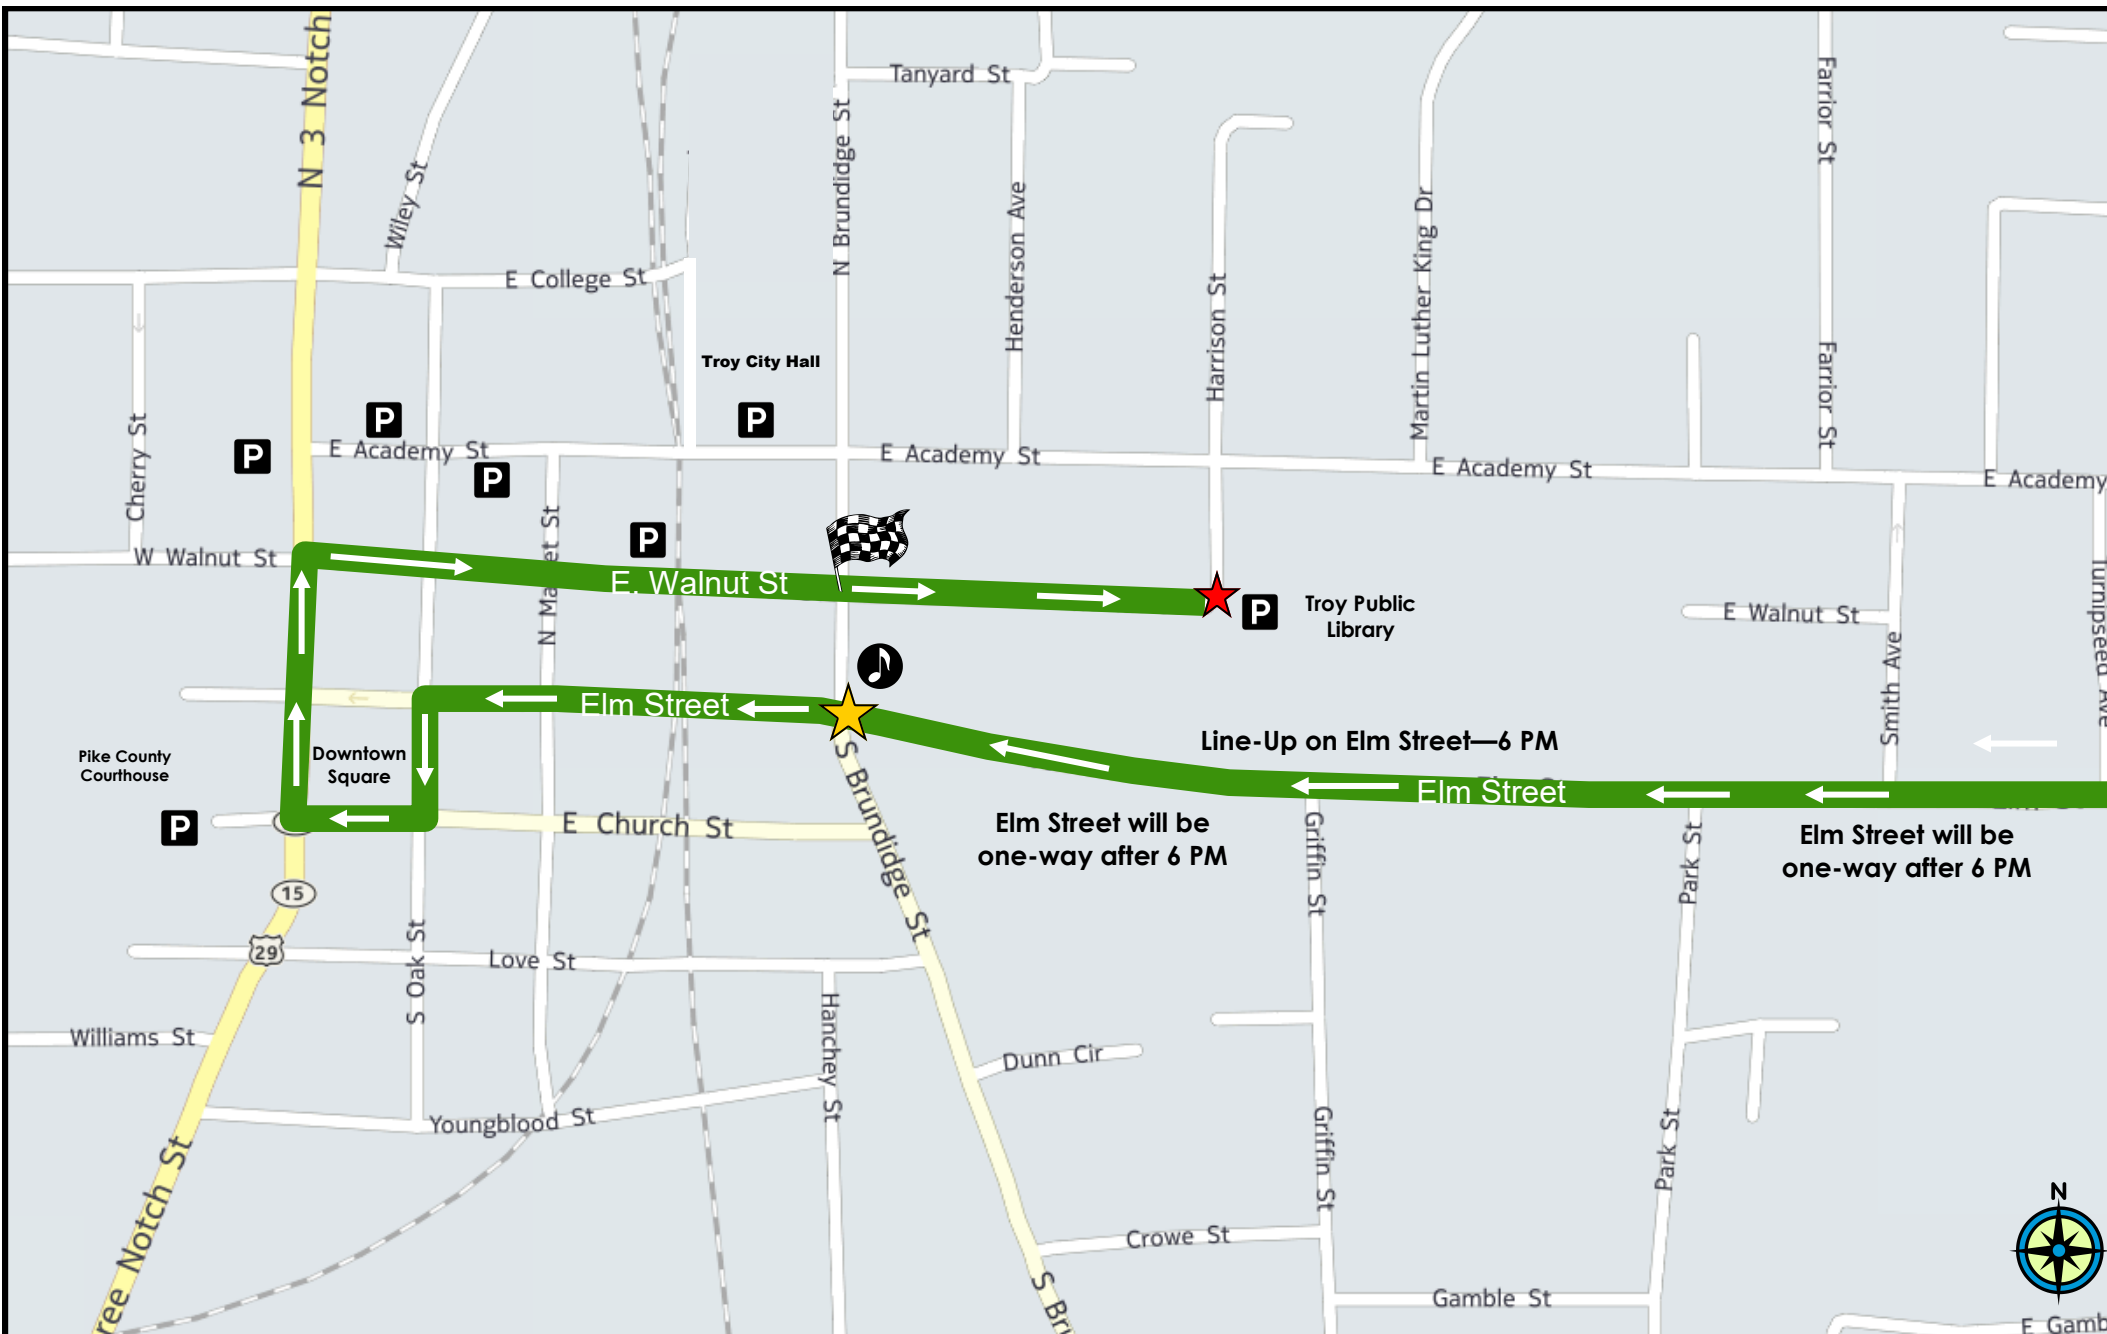

City of Troy's Annual CHRISTMAS PARADE Route Map

Monday, Dec. 4, 2023
Downtown Troy
7:00 PM

CITY OF TROY'S ANNUAL CHRISTMAS PARADE

A SUPERHERO CHRISTMAS

MONDAY, DECEMBER 4 @ 7 PM
DOWNTOWN TROY

Tree Lighting Ceremony and Pictures with Santa on the Square immediately following the Parade. Parade Entry Forms are available at the Public Relations Office and Troy City Hall or online at www.troyal.gov. For more information call 670-2285.

Legend

- Drop-off/Pick-up Parking
- Band Set-up Position
- Parade Start
- Parade End
- Drop Off/Pick Up

Parade starts at 7:00 PM. Elm Street will be one-way after 6:00 PM on that day of the parade. To come to line up, enter Elm Street from either George Wallace or Academy Street due to Elm Street being "one-way" beginning at 6PM. **NO through-traffic will be allowed after 6PM until after the parade, please use Walnut Street / Library for necessary drop-offs. Please do not come to line-up or start lining up until after 6:00 PM.** We would like every entry in place in the line-up **by 6:30 PM**; therefore, please come to line-up before that time.