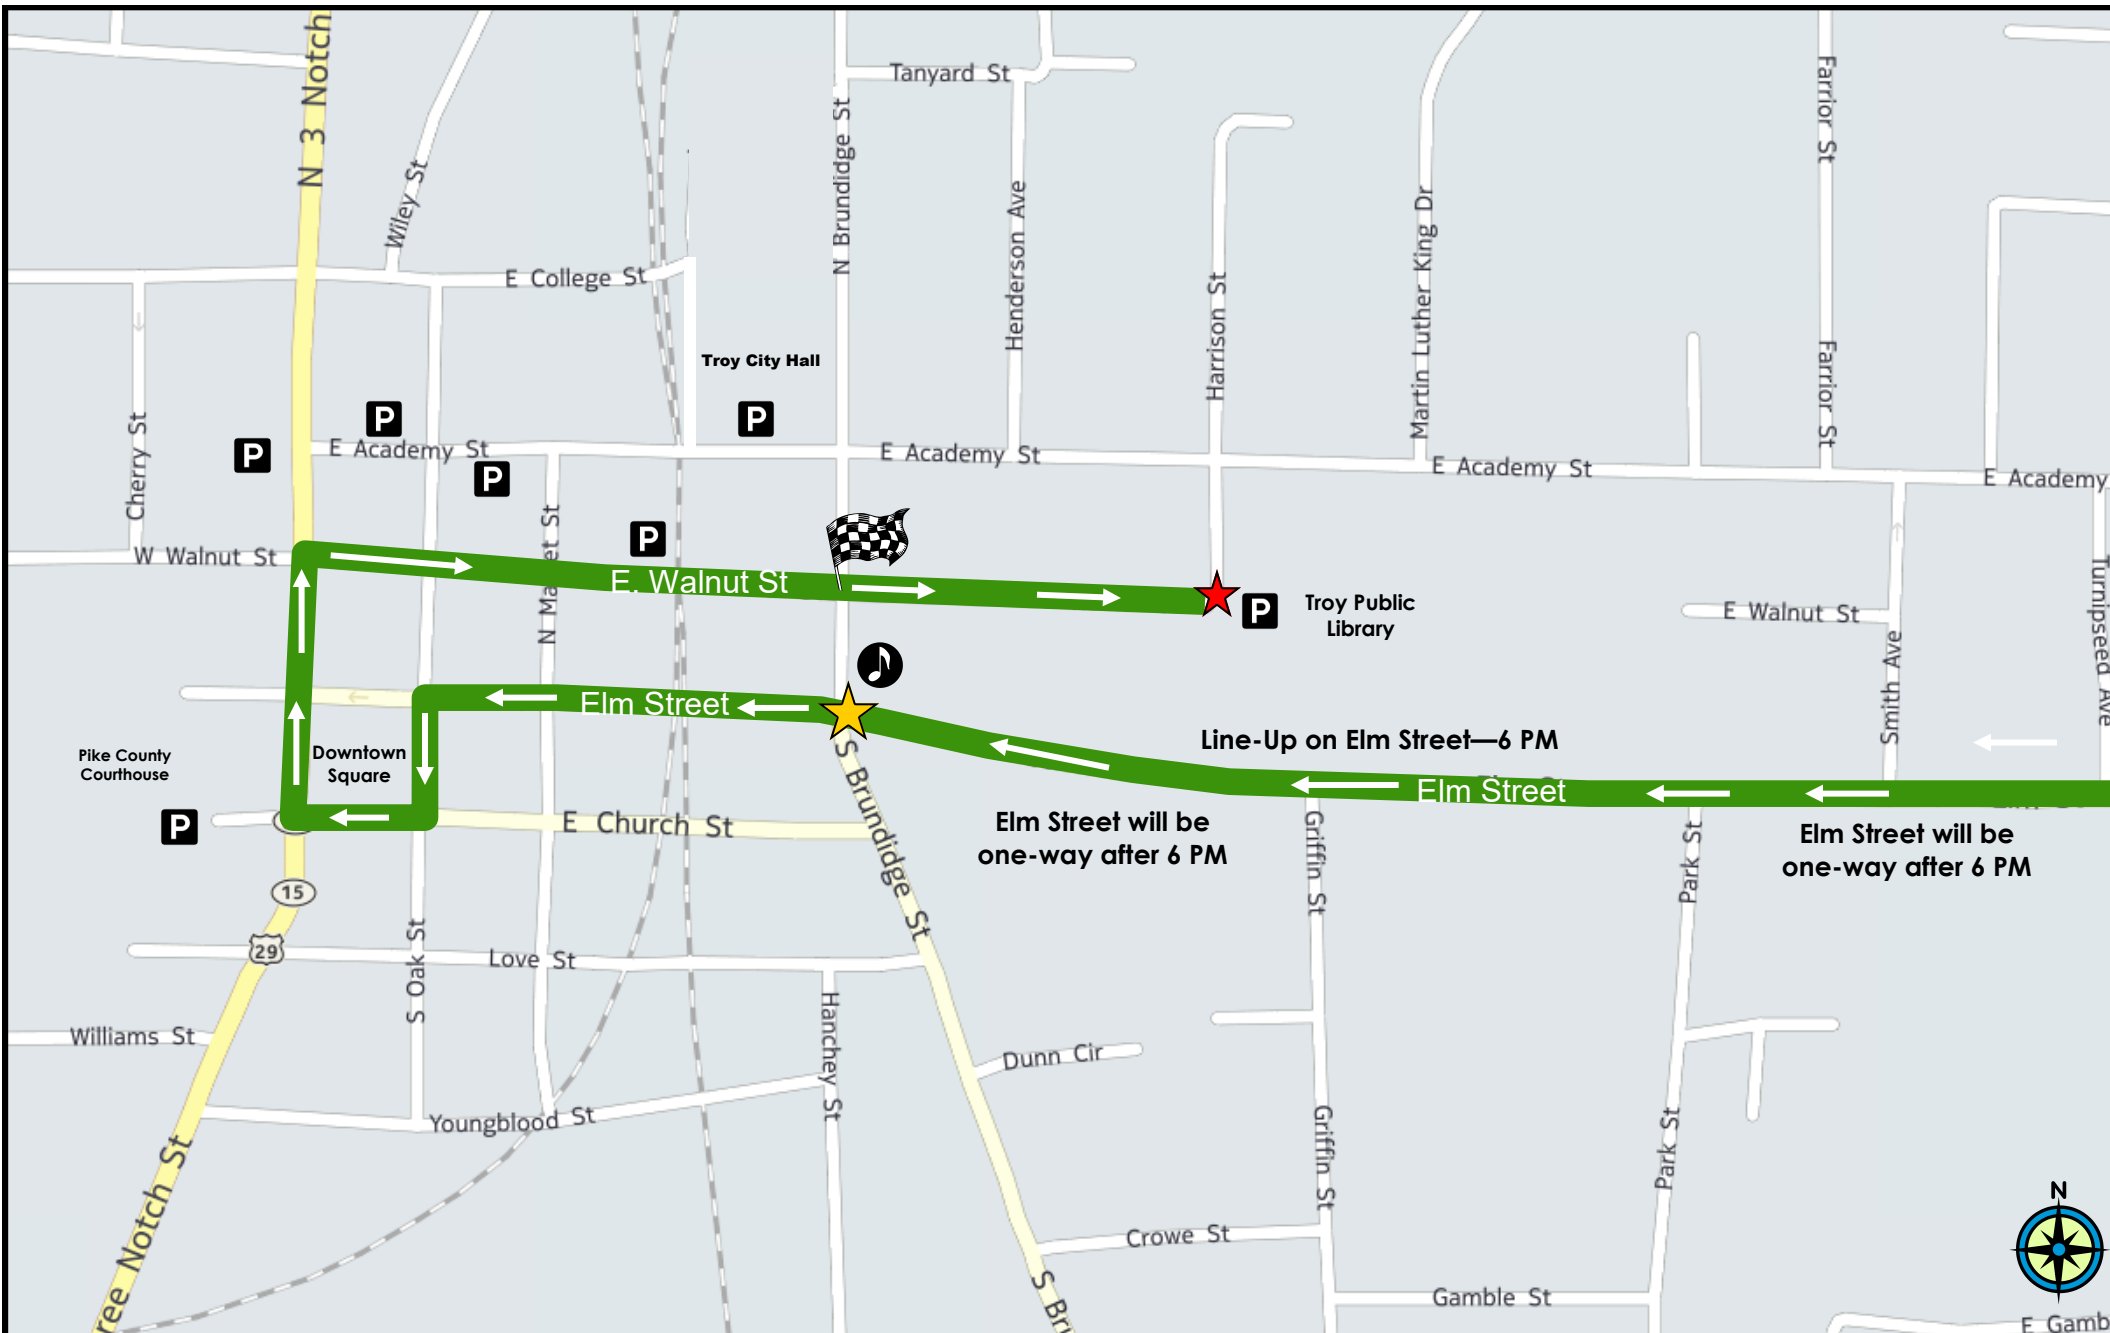

# City of Troy's Annual CHRISTMAS PARADE Route Map

Monday, Dec. 4, 2023  
Downtown Troy  
7:00 PM

## Legend

-  Drop-off/Pick-up Parking
-  Band Set-up Position
-  Parade Start
-  Parade End
-  Drop Off/Pick Up

Parade starts at 7:00 PM. Elm Street will be one-way after 6:00 PM on that day of the parade. To come to line up, enter Elm Street from either George Wallace or Academy Street due to Elm Street being "one-way" beginning at 6PM. **NO through-traffic will be allowed after 6PM until after the parade, please use Walnut Street / Library for necessary drop-offs. Please do not come to line-up or start lining up until after 6:00 PM.** We would like every entry in place in the line-up **by 6:30 PM;** therefore, please come to line-up before that time.