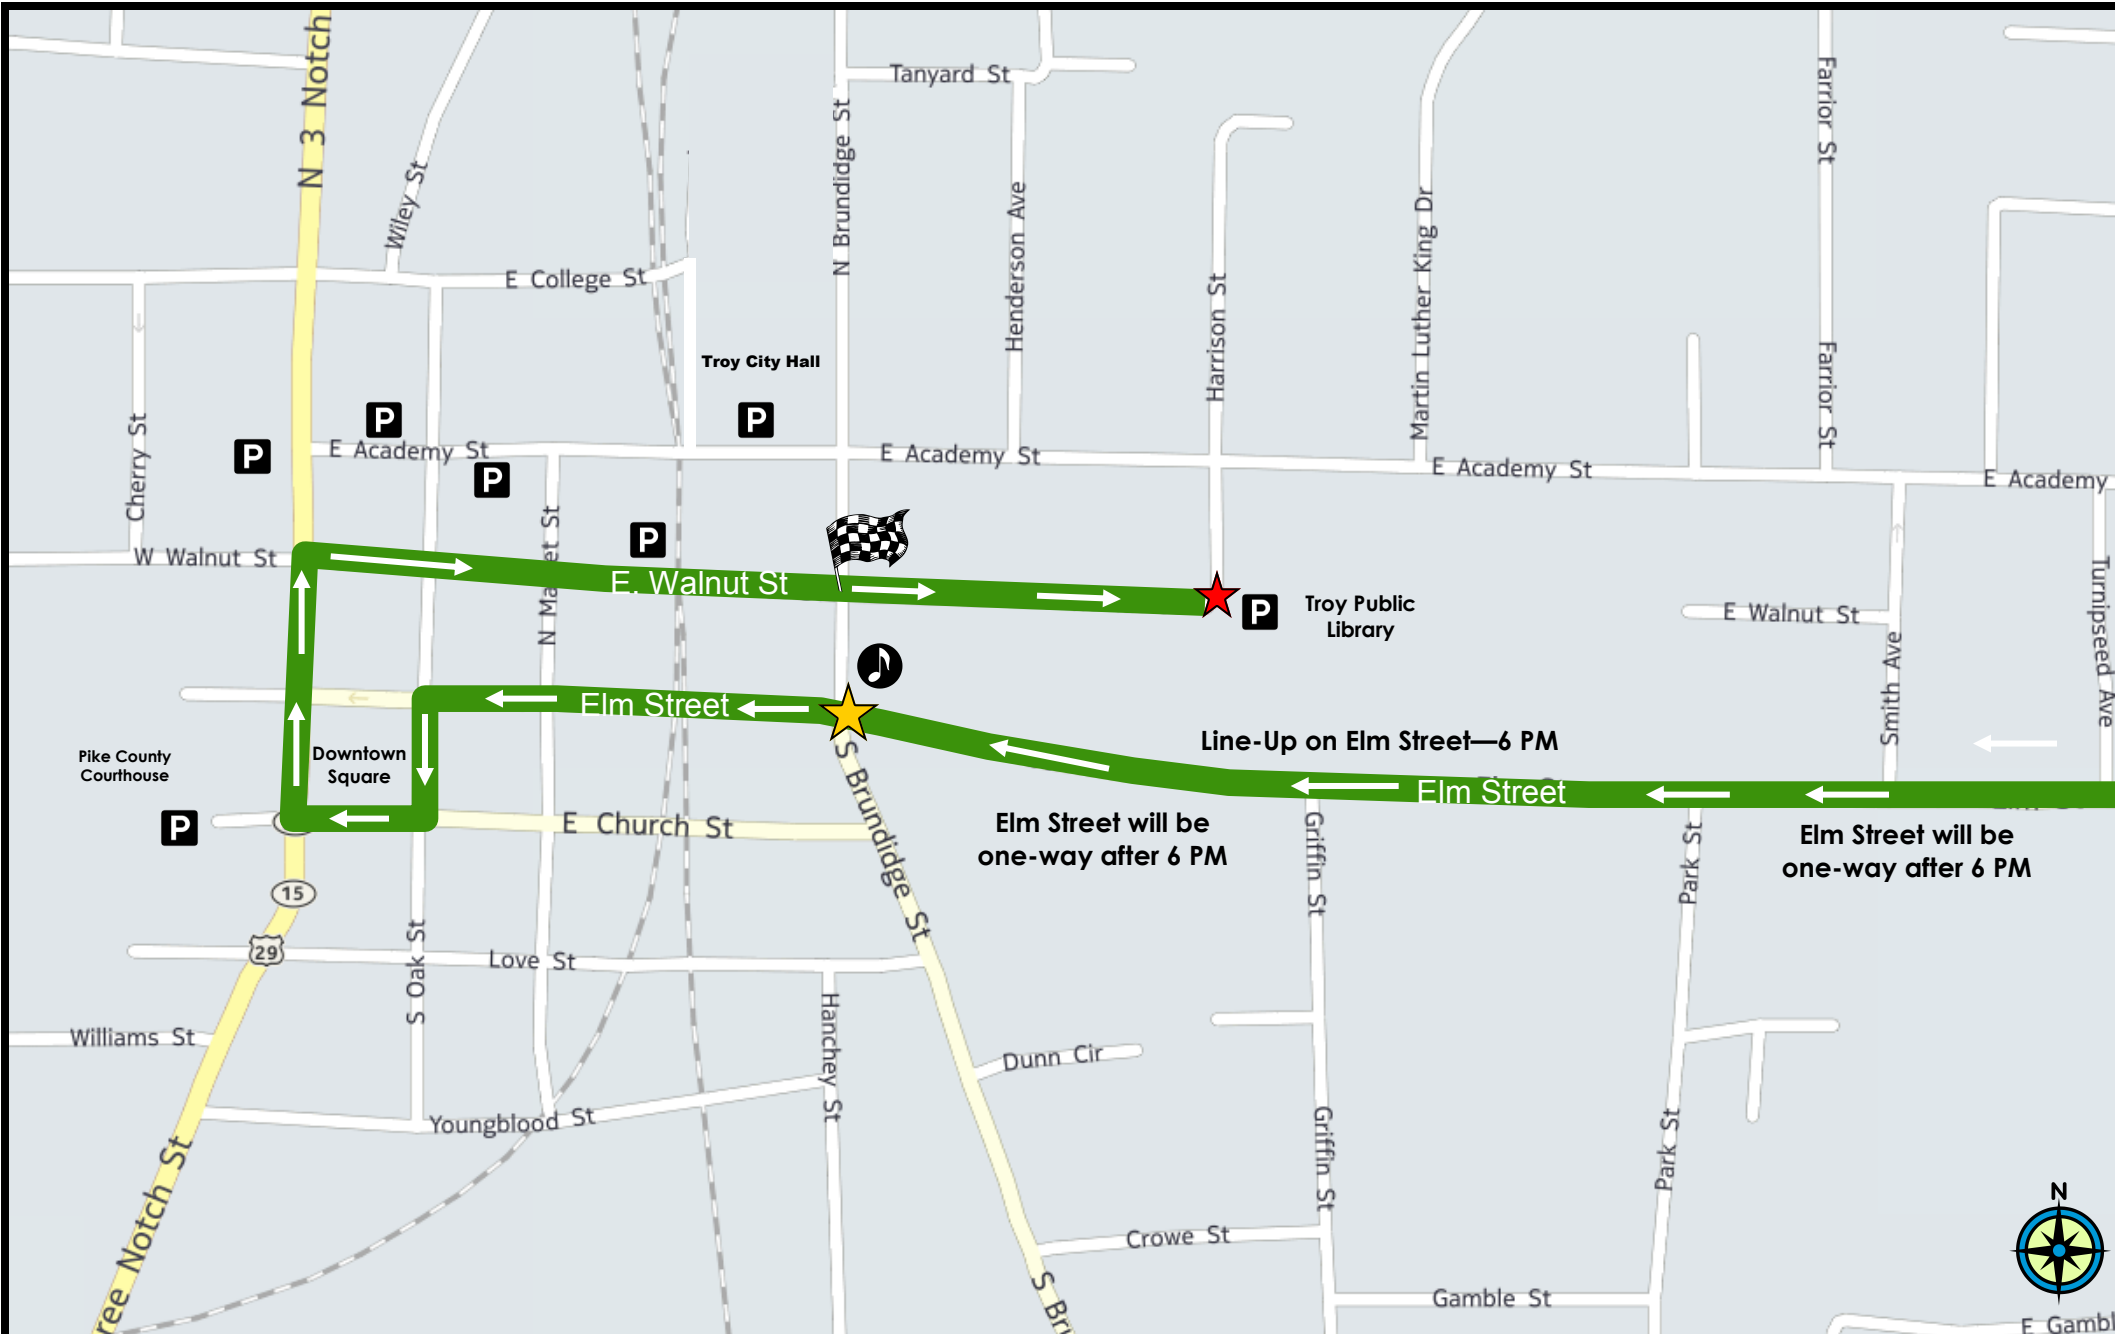

City of Troy's Annual CHRISTMAS PARADE

Route Map

Monday, Dec. 7, 2020
Downtown Troy
7:00 PM

The City of Troy's
ANNUAL CHRISTMAS
PARADE

Christmas is...
MONDAY, DEC. 7, 2020
7:00 PM
DOWNTOWN TROY

Legend

- Drop-off/Pick-up Parking
- Band Set-up Position
- Parade Start
- Parade End
- Drop Off/Pick Up

Parade starts at 7:00 PM. Elm Street will be one-way after 6:00 PM on that day of the parade. To come to line up, enter Elm Street from either George Wallace or Academy Street due to Elm Street being "one-way" beginning at 6PM. NO through-traffic will be allowed after 6PM until after the parade, please use Walnut Street / Library for necessary drop-offs. Please do not come to line-up or start lining up until after 6:00 PM. We would like every entry in place in the line-up by 6:30 PM; therefore, please come to line-up before that time.